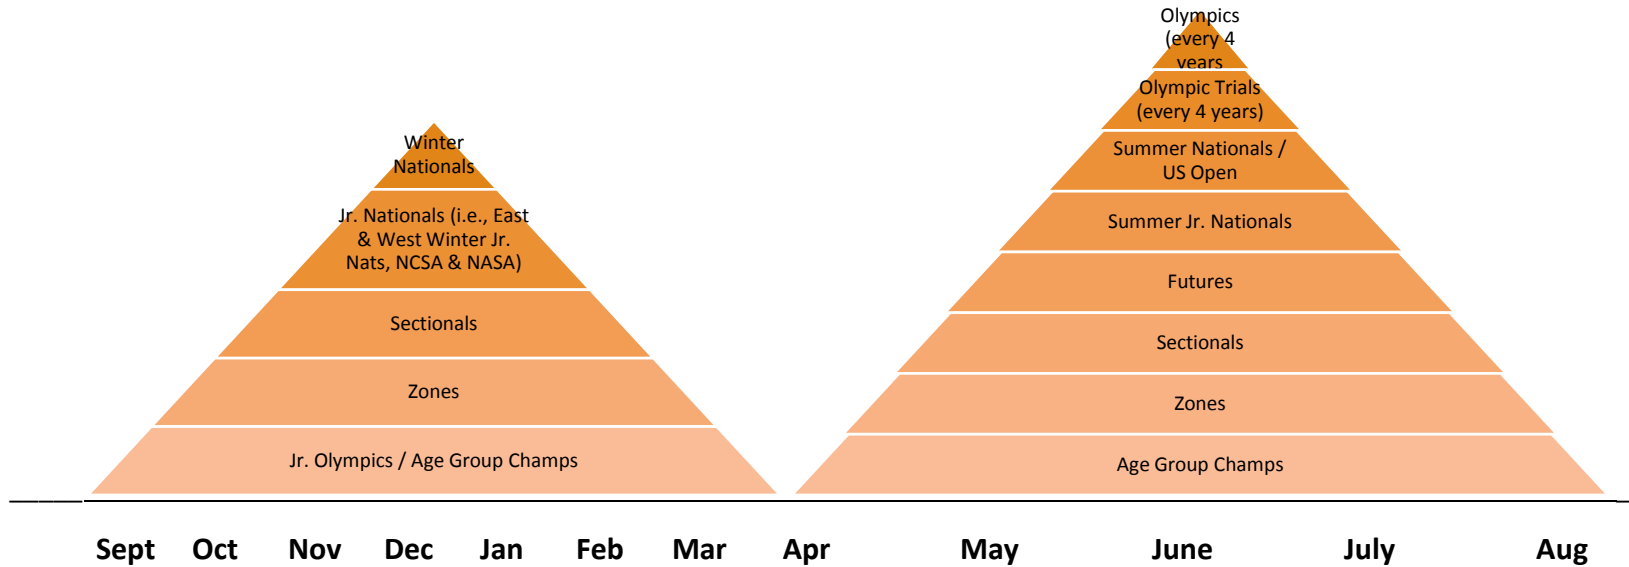

Swim Seasons in Washington D.C. Metro Area

Winter Season - Short Course Yards (SCY)

Summer Season - Long Course Meters (LCM)

USA Swimming / PVS – sanctioned meets

Local leagues

High School Swim Season -
Short Course Yards (SCY)

Summer League Swim Season -
Short Course Meters (SCM)